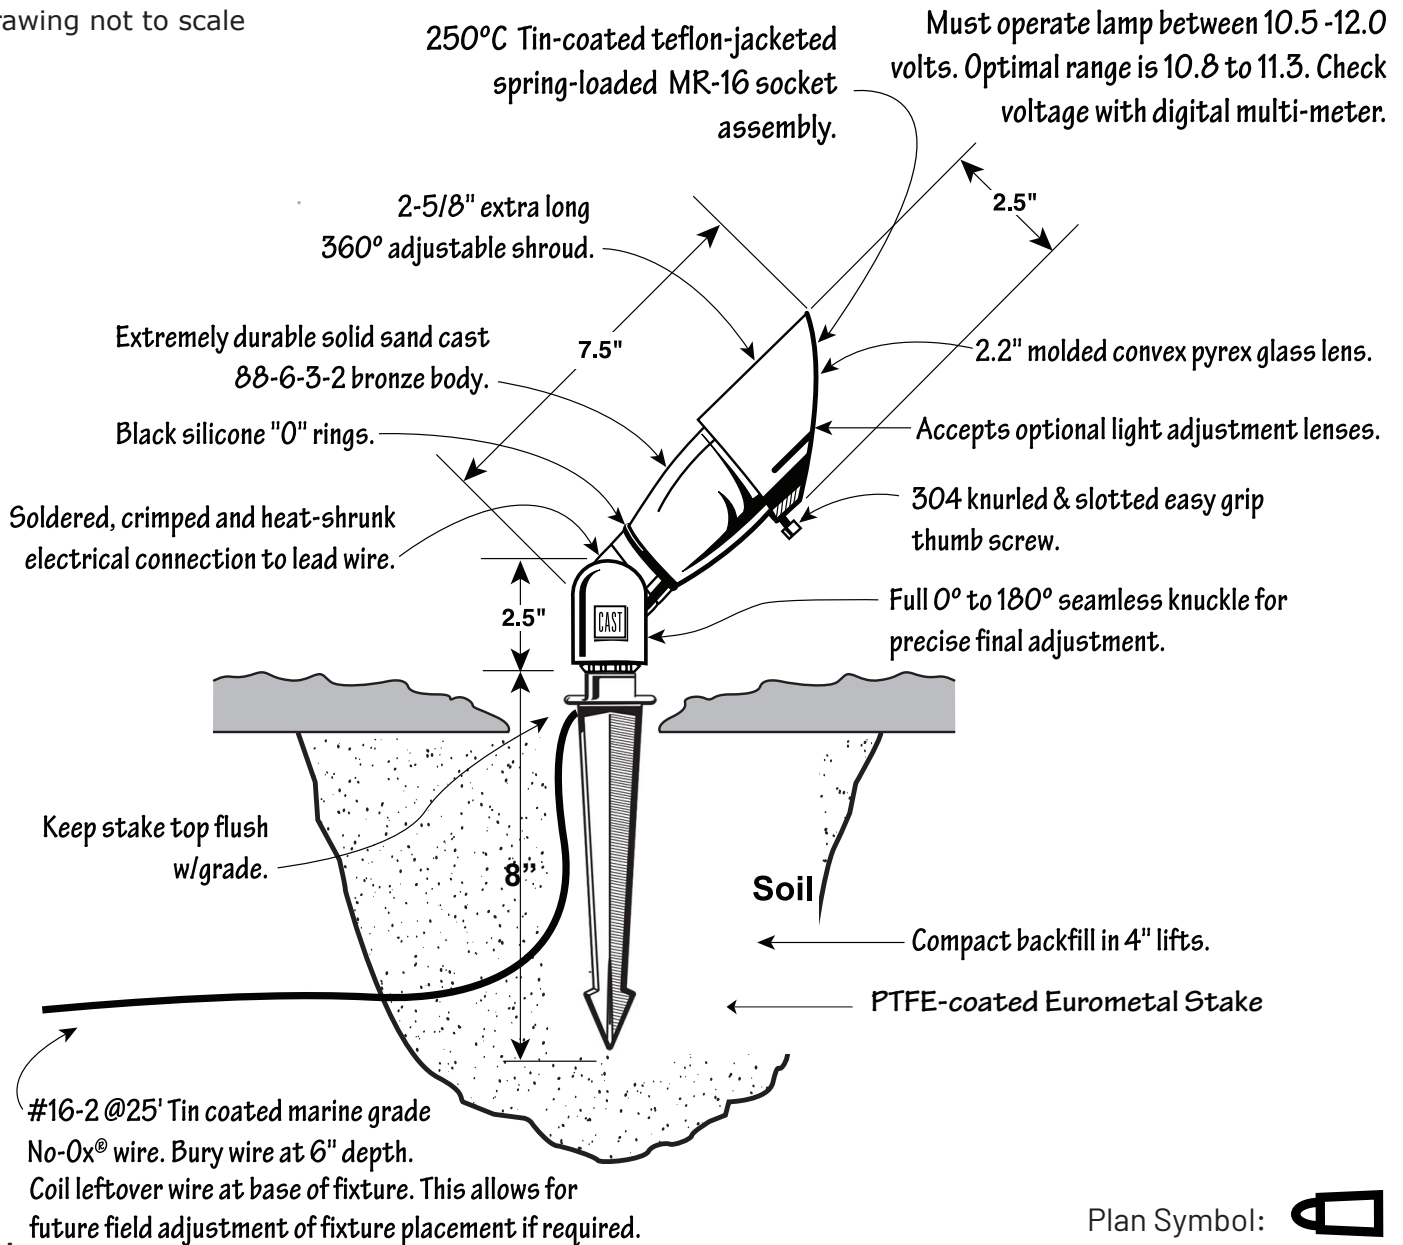

Lighting Specification Sheet

Classic MR-16 Bullet Light (CBL1CB)

Old world craftsmanship...tomorrow's technology®

Project: _____ Date: _____

Fixture Type: _____ Quantity: _____

Specifier: _____

Drawing not to scale

Notes

- Requires MR-16 (not included)
- Max. lamp rating 50 watts
- Orient facing upwards only
- Do not mount in trees (use CCTLIC)
- Refer to product installation sheet prior to installation

LENS OPTIONS

- Optical Spread Lens (COSL)
- Optical Linear Spread Lens (COLL)
- Optical Frosted Lens (COFL)
- Hexcell Louver (CXL1)

MOUNTING OPTIONS

- Mounting Canopy - Unthreaded (CFM1CBS)
- Large Talon Stake (CTSL1)(incl.)
- Standard Mounting Stake (CMS1EM)

- Long Mounting Stake (CLMS1EM)
- Heavy Duty Mounting Stake (CHMS1CB)
- * NOTE: This is a threaded stake. To use with this fixture, purchase adapter (XCBPTLTA)

Unthreaded Stems:

- Fixed Riser (CWTRS_____)
- Telescopic Stem/Riser (CBTRS_____)