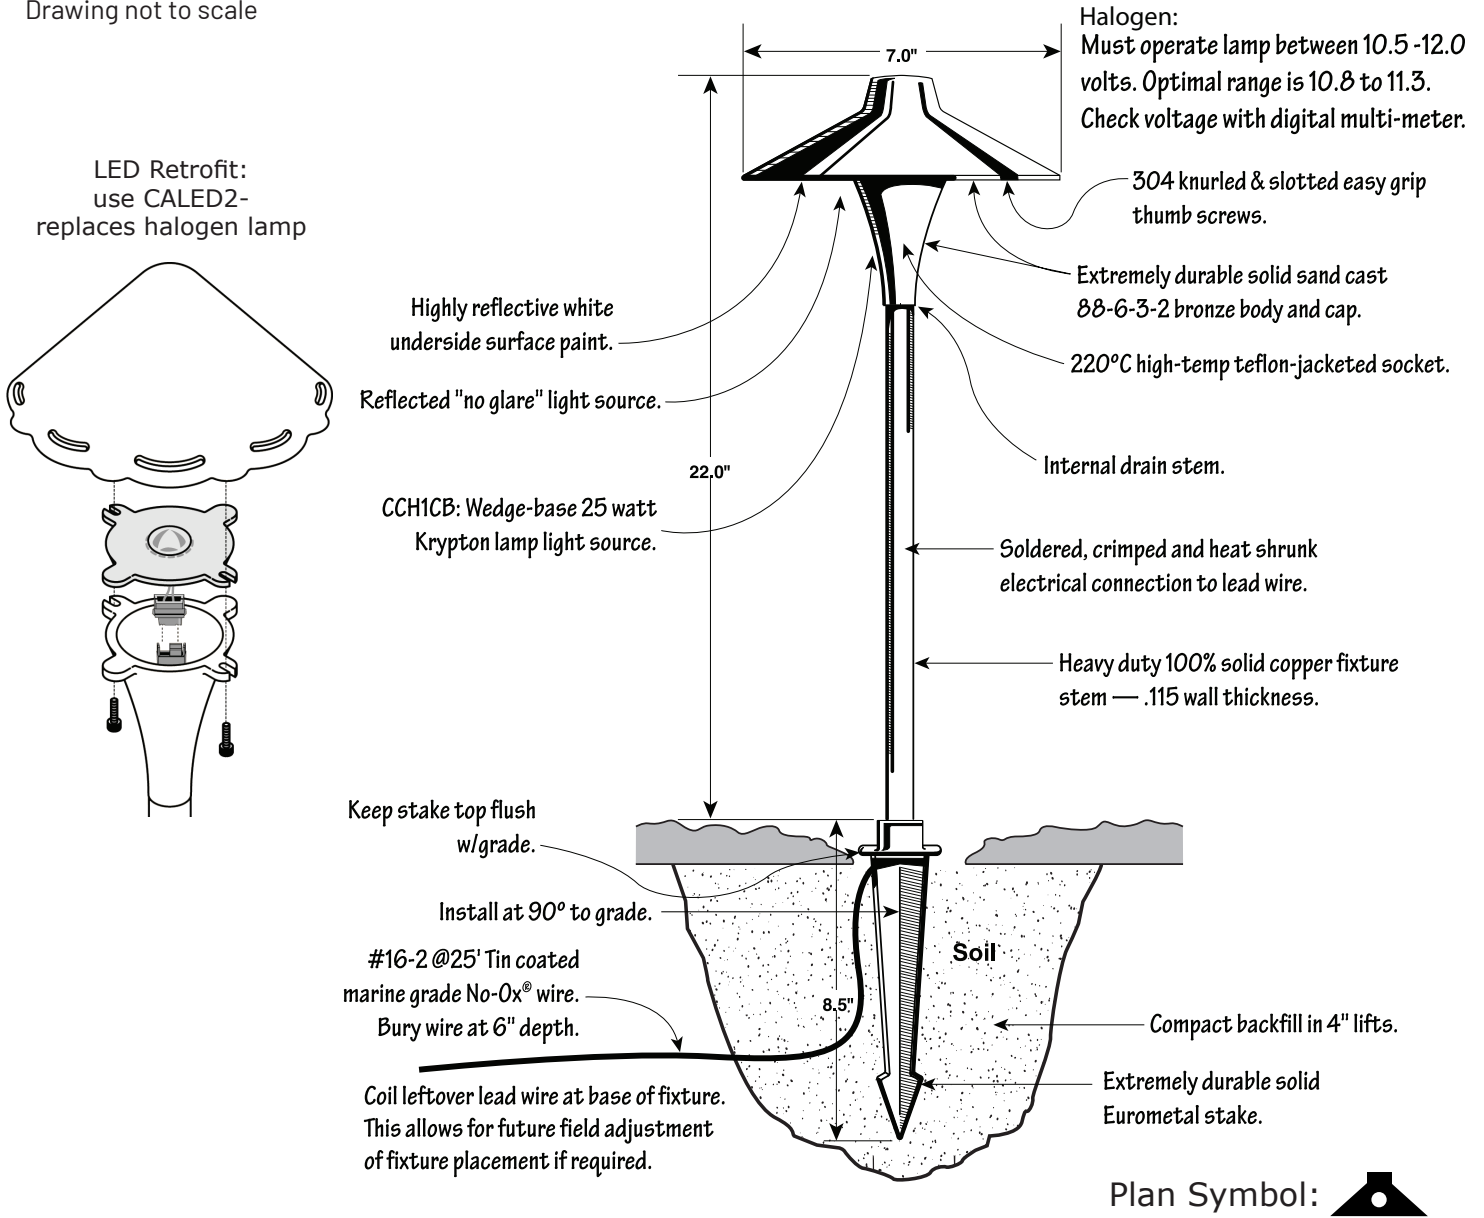

Lighting Specification Sheet

Classic Small China Hat Area/Path Light (CCH1CB)

LANDSCAPE™

Old world craftsmanship...tomorrow's technology®

Project: _____ Date: _____
 Fixture Type: _____ Quantity: _____
 Specifier: _____

Drawing not to scale

Notes

- CCH1CB: Requires S8 Wedge Base Lamp (incl. 25w) Max. lamp rating 35 watts
- Typical spacing 10' to 15'
- Refer to product installation sheet prior to installation

OPTIONS

- Mounting Canopy - Unthreaded (CFM1CBS)
- Standard Mounting Stake (CMS1EM)(incl.)
- Long Mounting Stake (CLMS1EM)
- Heavy Duty Mounting Stake (CHMS1CB)
- * NOTE: This is a threaded stake. To use with this fixture, purchase adapter (XCBPTLTA)

Unthreaded Stems:

- Replacement Stem (XCBPSTEMS_____)
- Telescopic Stem (CWTRS_____)