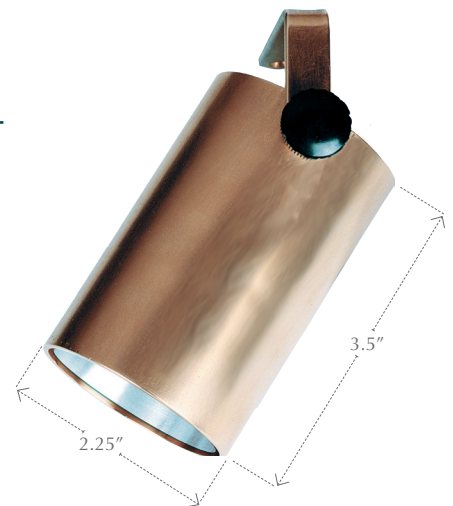

CAST Classic Niche Light (CNL1CB) Product Information

CAST Niche Light - Versatile for Small Spaces

Description:

This sturdy Niche Light features a heavy-gauge copper shroud with solid bronze base and removable reflector.

Features:

- ▶ Heavy-gauge copper shroud
- ▶ Solid bronze base
- ▶ Pre-wired with 25' tin-coated No-Ox® marine grade wire
- ▶ Removable mirrored reflector
- ▶ Spider Splice® ready

Uses:

Suitable for mounting under eaves and other locations where a small glare-free directional fixture is needed.

Construction:

Heavy-gauge copper shroud; solid bronze base; copper mounting bracket; 25' tin-coated #18-2 No-Ox® marine-grade wire; removable mirrored aluminum reflector.

Dimensions:

Shroud and base: 3.5" long x 2.25" wide.

Specifications:

Lamp: Includes 2.5W, 9-15 volt operating range T5 LED Lamp (SL921T5200L).

Halogen Option: 12 volt, 10W, T3 wedge-based - 18W max. (CW-B1210X).

Listing:

U.L 1838 Listed Low Voltage Luminaire for wet locations.